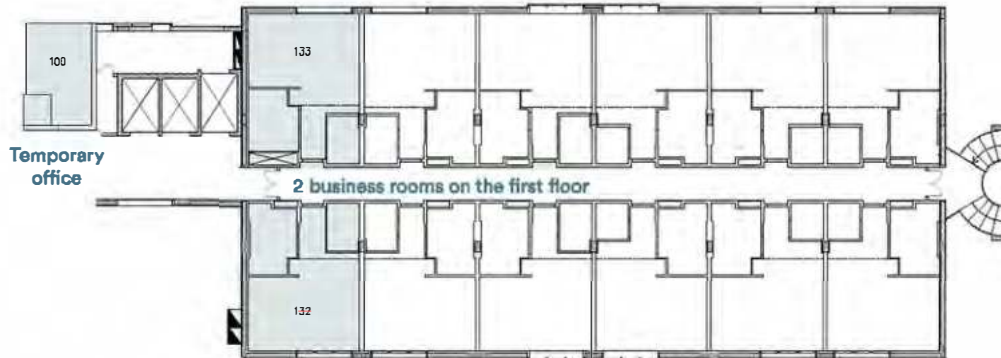

1° piano - 1 floor